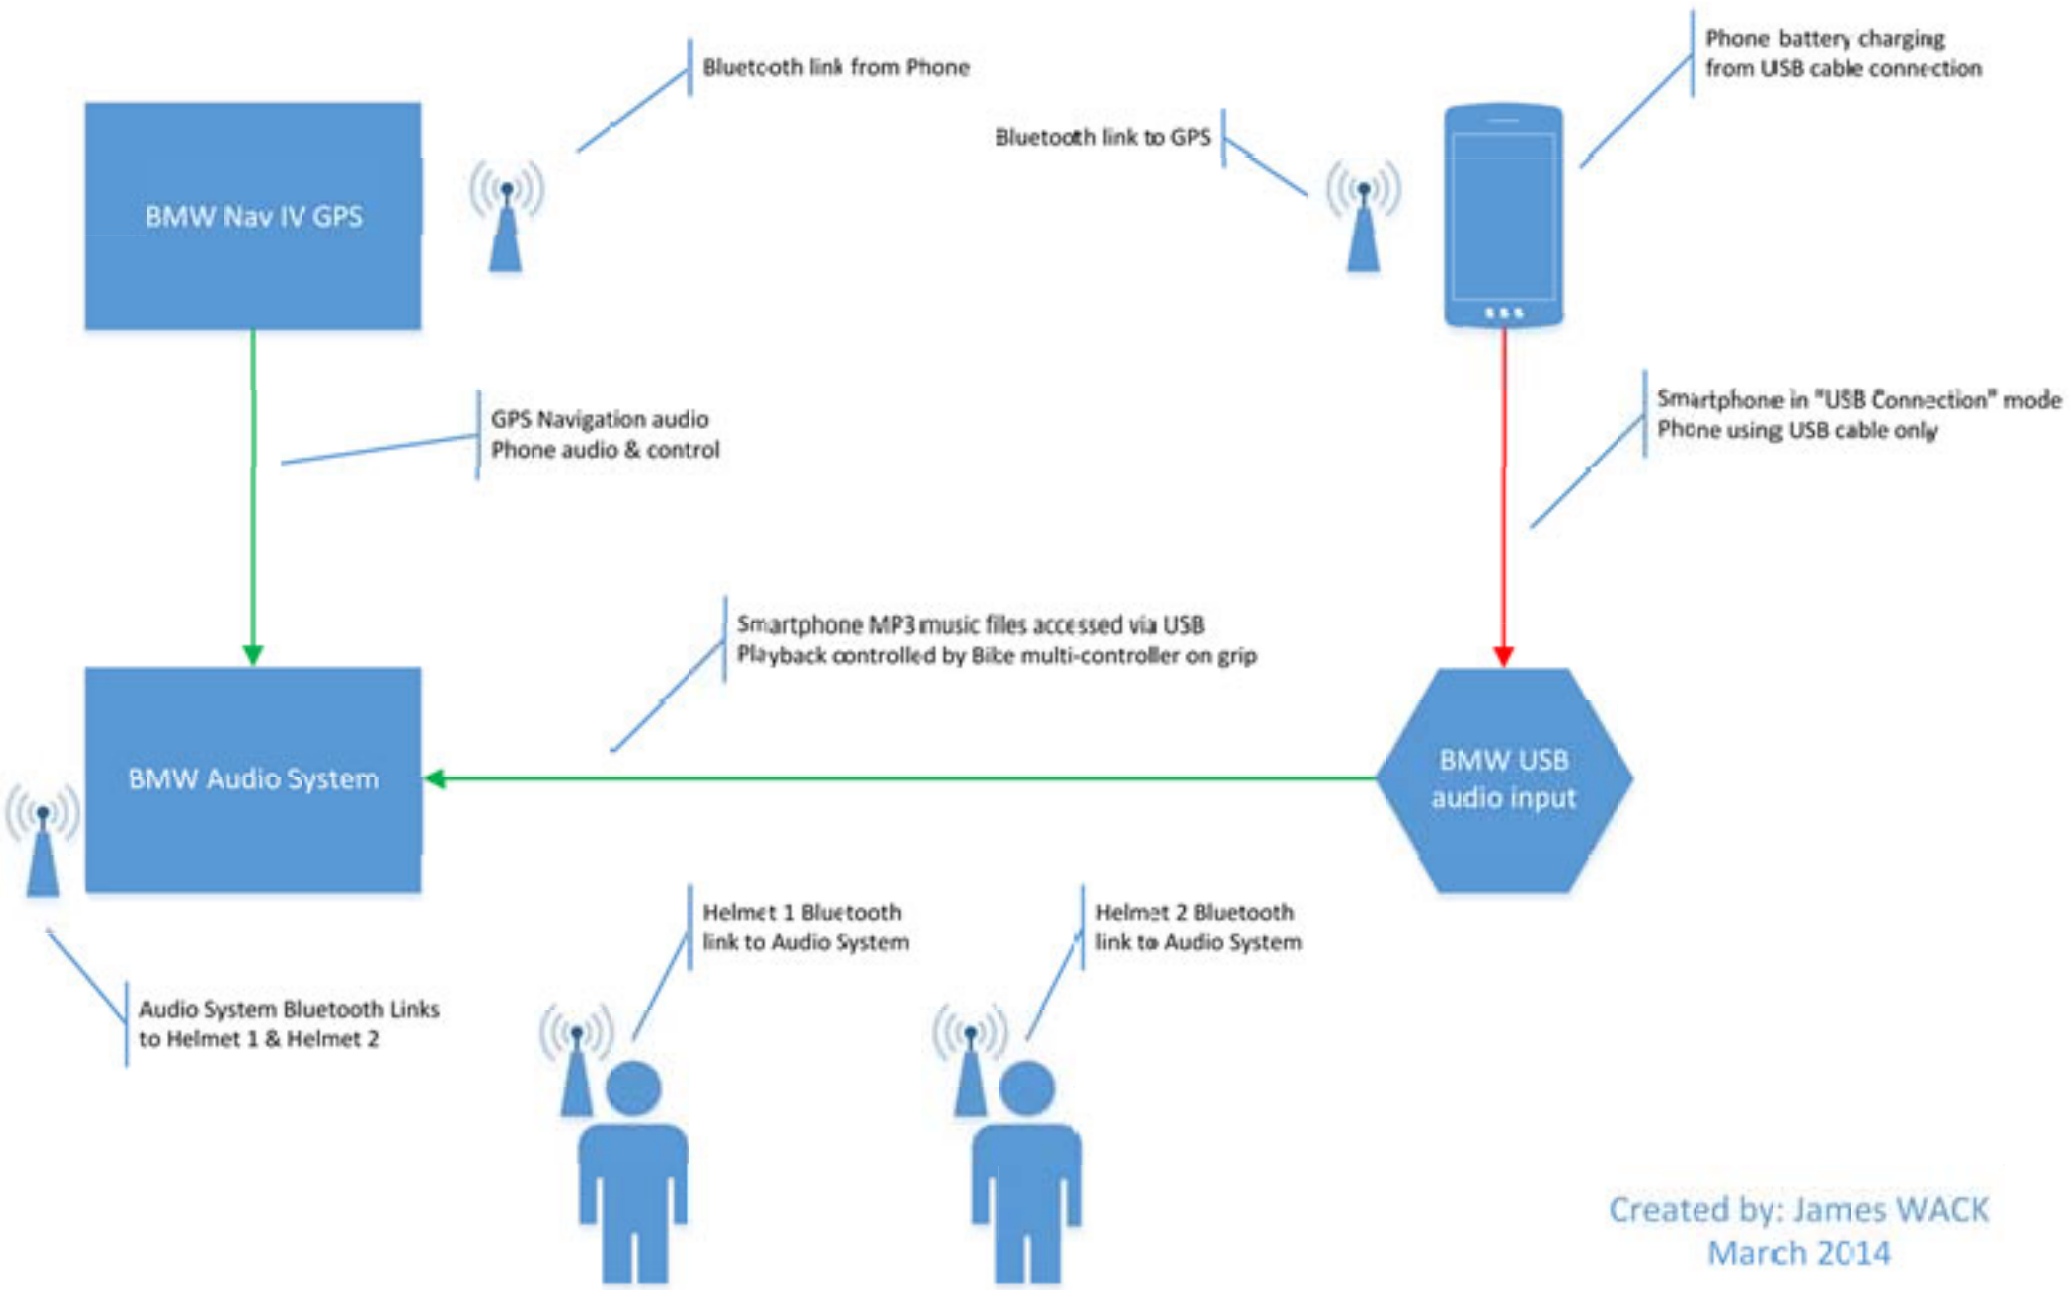

BMW K1600 GTL audio configuration
Rider & Passenger BMW Bluetooth Comm Systems
BMW Nav IV GPS
Android Smartphone (Bluetooth & USB connection mode)

Created by: James WACK
March 2014